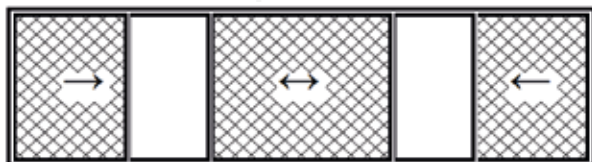

Specifications:

Profile Width	Accessory Colour	Rope End	Groove Cap	Closing Mechanism	Low Threshold	Available Stock Colours	Profile Colour	Mesh Colour
16 mm	Black / White	In the groove	X	Magnetic Brush pile	7 mm	RAL 9016 8014 7016 7039	Any RAL Colour is Available	Dark Grey
18 mm	Black / White	In the groove	√		7 mm			
22 mm	Black	In the groove	√		X			
27 mm	Black	In the groove	Unnecessery (no groove)		10 mm			
28,5 mm	Black / White	In the groove	√		10 mm	Mill- finish		

- Maximum width 600cm, maximum height 300cm. Larger dimensions available on request.
- Single, double, three, four or more leaf options are available.
- Low threshold comforts the passing for children and individuals with disabilities..
- Movement options: