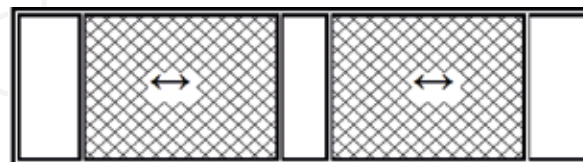

Specifications:

Profile Width	Accessory Colour	Rope End	Groove Cap	Closing Mechanism	Low Threshold	Available Stock Colours	Profile Colour	Mesh Colour
16 mm	Black / White	In the groove	X	Magnetic Brush pile	7 mm	RAL 9016 8014 7016 7039	Any RAL Colour is Available	Dark Grey
18 mm	Black / White	In the groove	√		7 mm			
22 mm	Black	In the groove	√		X			
27 mm	Black	In the groove	Unnecessery (no groove)		10 mm			
28,5 mm	Black / White	In the groove	√		10 mm	Mill- finish		

- Maximum width 600cm, maximum height 300cm. Larger dimensions available on request.
- Single, double, three, four or more leaf options are available.
- Low threshold comforts the passing for children and individuals with disabilities..
- Movement options: