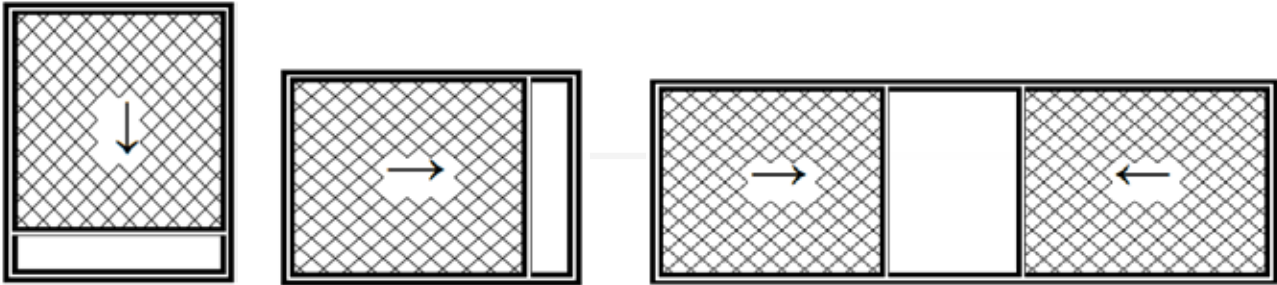

- Movement options: