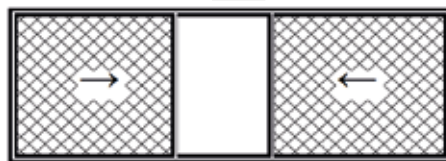

Specifications:

Profile Width	Accessory Colour	Rope End	Groove Cap	Closing Mechanism	Low Threshold	Available Stock Colours	Profile Colour	Mesh Colour
16 mm	Black / White	In the groove	X	Magnetic Brush pile	7 mm	RAL 9016 8014 7016 7039	Any RAL Colour is Available	Dark Grey
18 mm	Black / White	In the groove	√		7 mm			
22 mm	Black	In the groove	√		X			
27 mm	Black	In the groove	Unnecessery (no groove)		10 mm			
28,5 mm	Black / White	In the groove	√		10 mm	Mill- finish		

- Maximum width 600cm, maximum height 300cm. Larger dimensions available on request.
- Single, double, three, four or more leaf options are available.
- Low threshold comforts the passing for children and individuals with disabilities..
- Movement options: