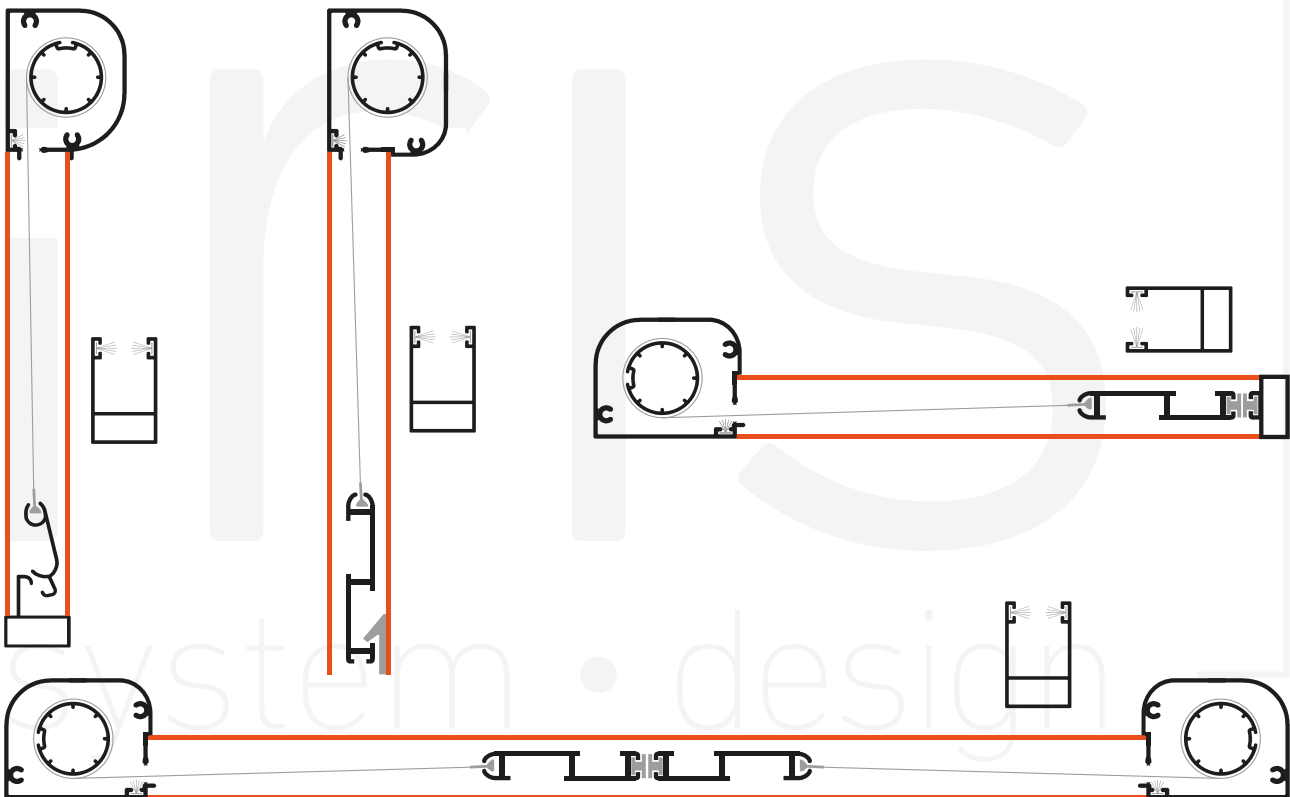

- Movement options:

Section: