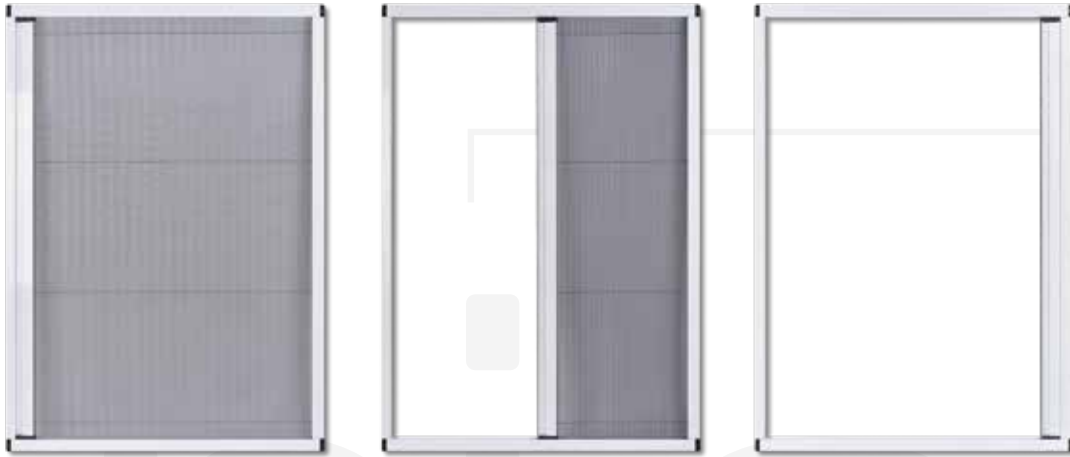

Advantages:

- Space-saving with its retractable design. Unobstructed views and airflow.
- Efficient insect protection with no gaps. Highly effective at keeping out mosquitoes, flies, and other insects.
- Easy to install and can be customized to fit various door and window sizes.
- Durable and long-lasting. High-quality materials of aluminum frames and durable mesh.
- User-friendly for both adults and children. Easy to open and close smoothly with minimal effort.
- Minimum maintenance.
- Available in a wide range of colours and designs to suit almost any architectural feature.