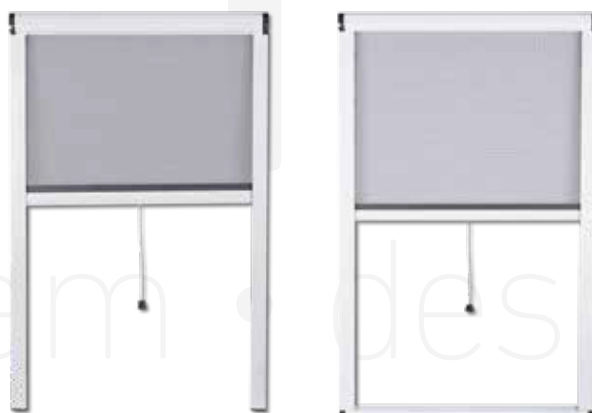

Specifications:

Maximum Profile Width	Available Stock Colours	Closing Mechanism	Profile Colour	Mesh Colour	Accessory Colour
40 mm	RAL 9016 8014 7016 7039 Pres Mill-finish	Magnet Brush pile Hook-lock	Any RAL colour is available	Black / Grey	Black / White

- A unique design for easy and quick production.
- Labor efficiency at the highest level.
- The system contains 6mt profiles and set of accesories. Dimensions are available to update upon request.
- Brake function enables long-life durability via reducing the ascent speed.
- Can be mounted on the interior or exterior of windows and doors, depending on preferences and space constraints.
- Treshold options are available for also space constraints like roller shutters.
- Automatic roll up or manually controlled versions available.